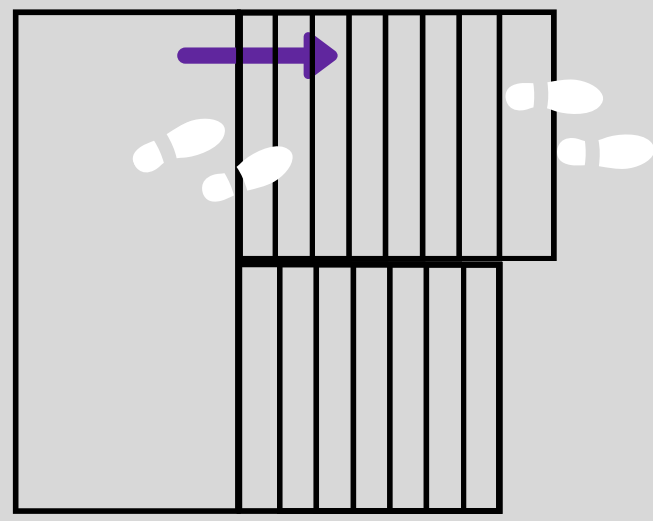

# RABBIT HOLE PARTY ROOM GUIDE

**SHELL**  
**BOUNCE**  
**SPLASH**  
**FLY**

Session Times:  
10.15 - 11.45am  
12.15 - 1.45pm  
2.15 - 3.45pm

**SPACE**  
**ROYAL**  
**BLAST**  
**CROC**

Session Times:  
10.00 - 11.30am  
12.00 - 1.30pm  
2.00 - 3.30pm

## Upstairs Party Rooms

## Downstairs Party Rooms

\*Trestle Table can be provided upon request