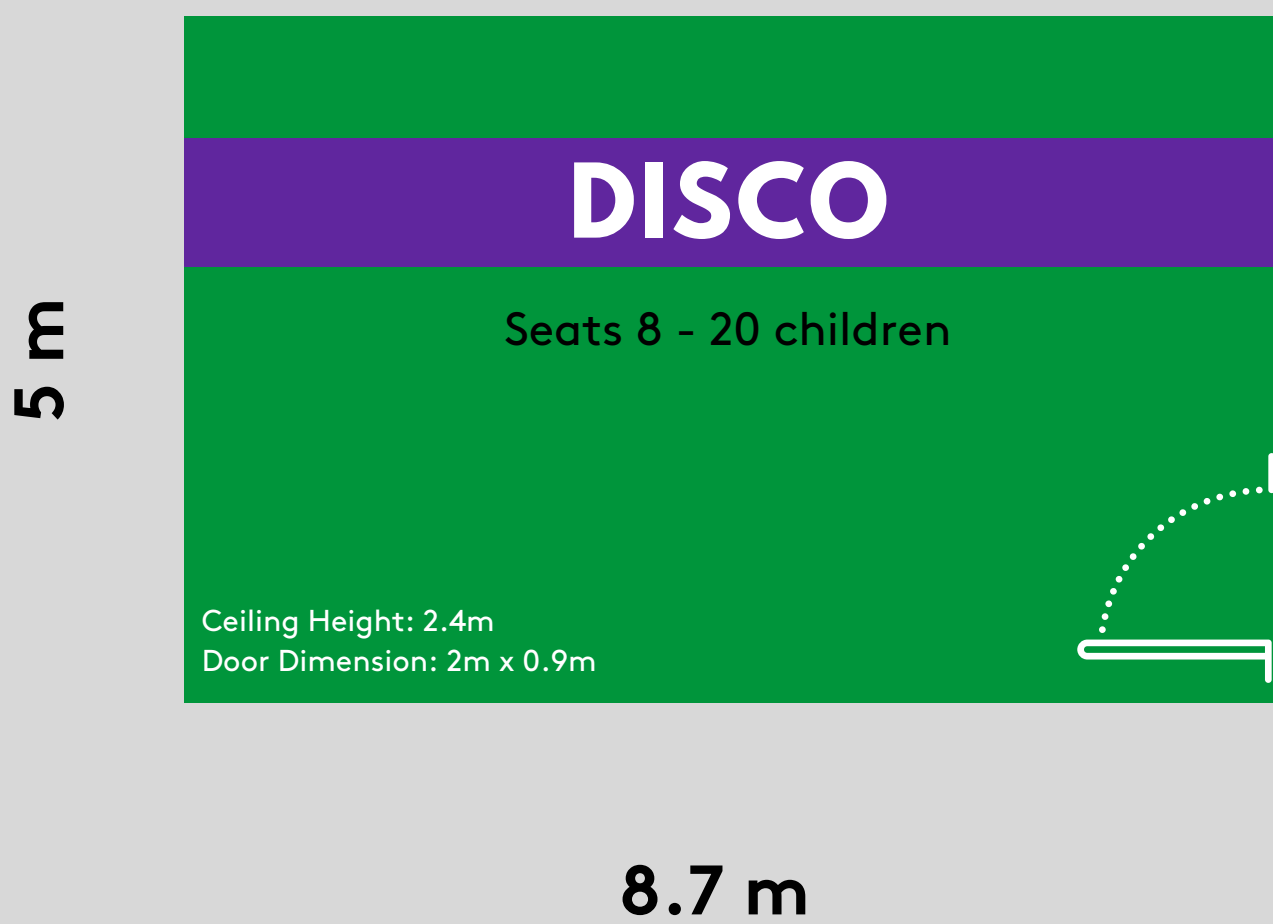

# RABBIT HOLE PARTY ROOM GUIDE

**SHELL**  
**BOUNCE**  
**SPLASH**  
**FLY**

Session Times:  
10.15 - 11.45am  
12.15 - 1.45pm  
2.15 - 3.45pm

**SPACE**  
**ROYAL**  
**BLAST**  
**CROC**

Session Times:  
10.00 - 11.30am  
12.00 - 1.30pm  
2.00 - 3.30pm

## Upstairs Party Rooms

## Downstairs Party Rooms

\*Trestle Table can be provided upon request