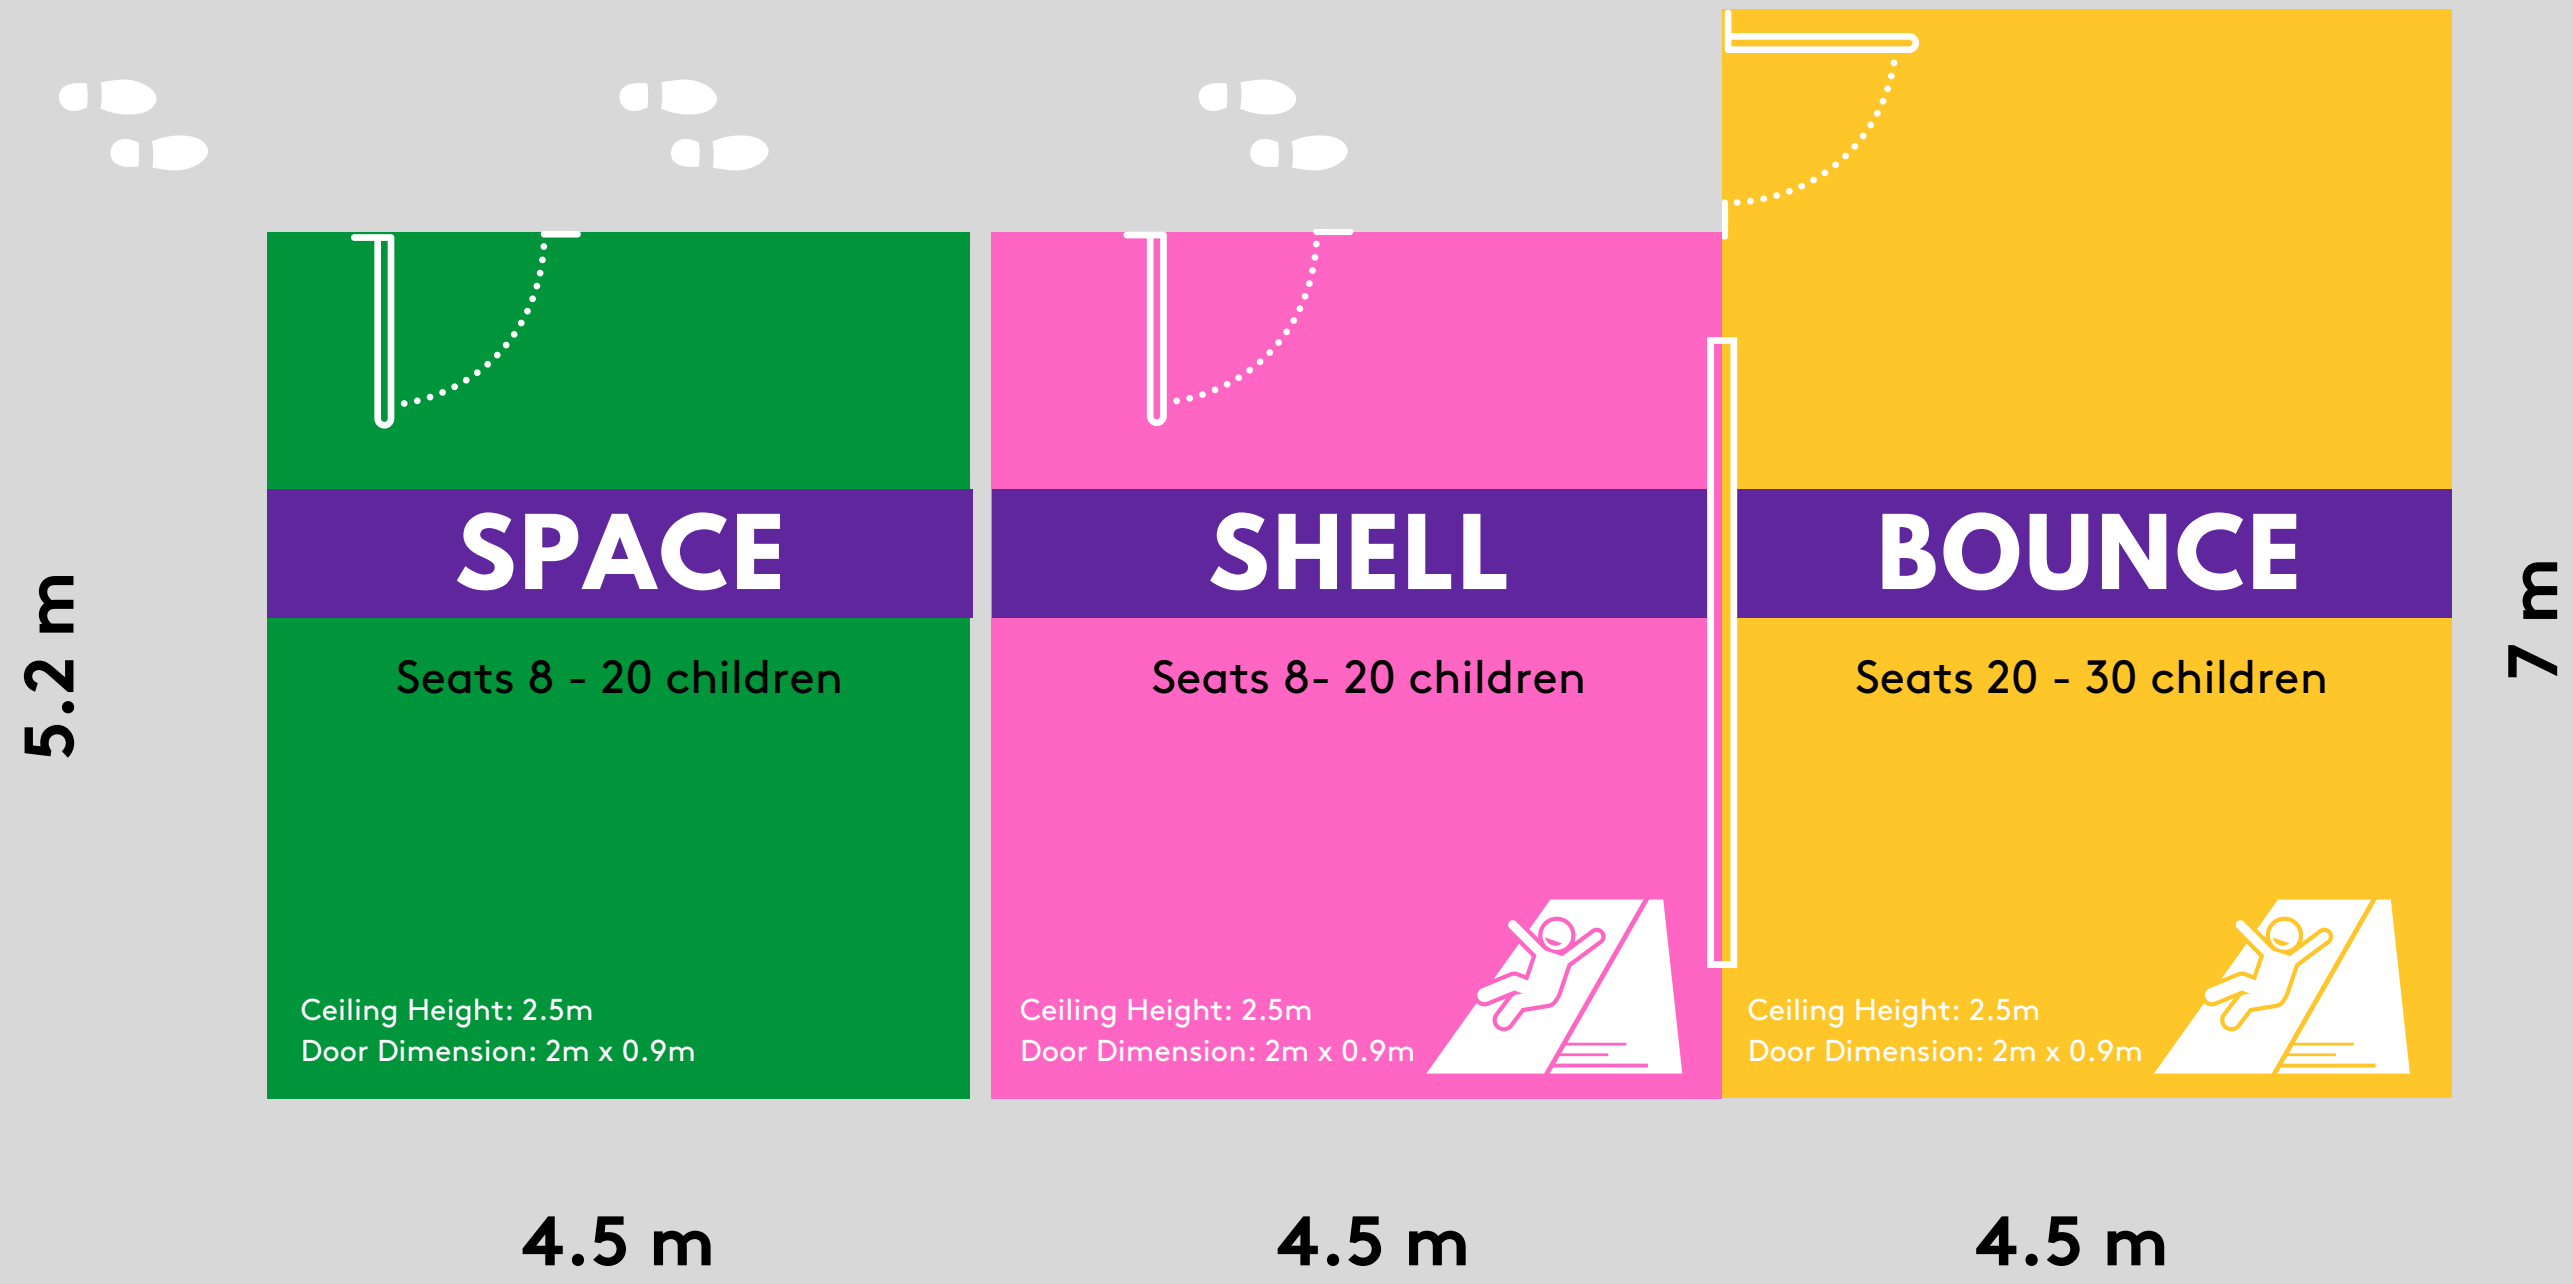

# RABBIT HOLE PARTY ROOM GUIDE

**SHELL**  
**BOUNCE**  
**SPLASH**  
**FLY**

Session Times:  
10.15 - 11.45am  
12.15 - 1.45pm  
2.15 - 3.45pm

**SPACE**  
**ROYAL**  
**BLAST**  
**CROC**

Session Times:  
10.00 - 11.30am  
12.00 - 1.30pm  
2.00 - 3.30pm

## Upstairs Party Rooms

## Downstairs Party Rooms

\*Trestle Table can be provided upon request