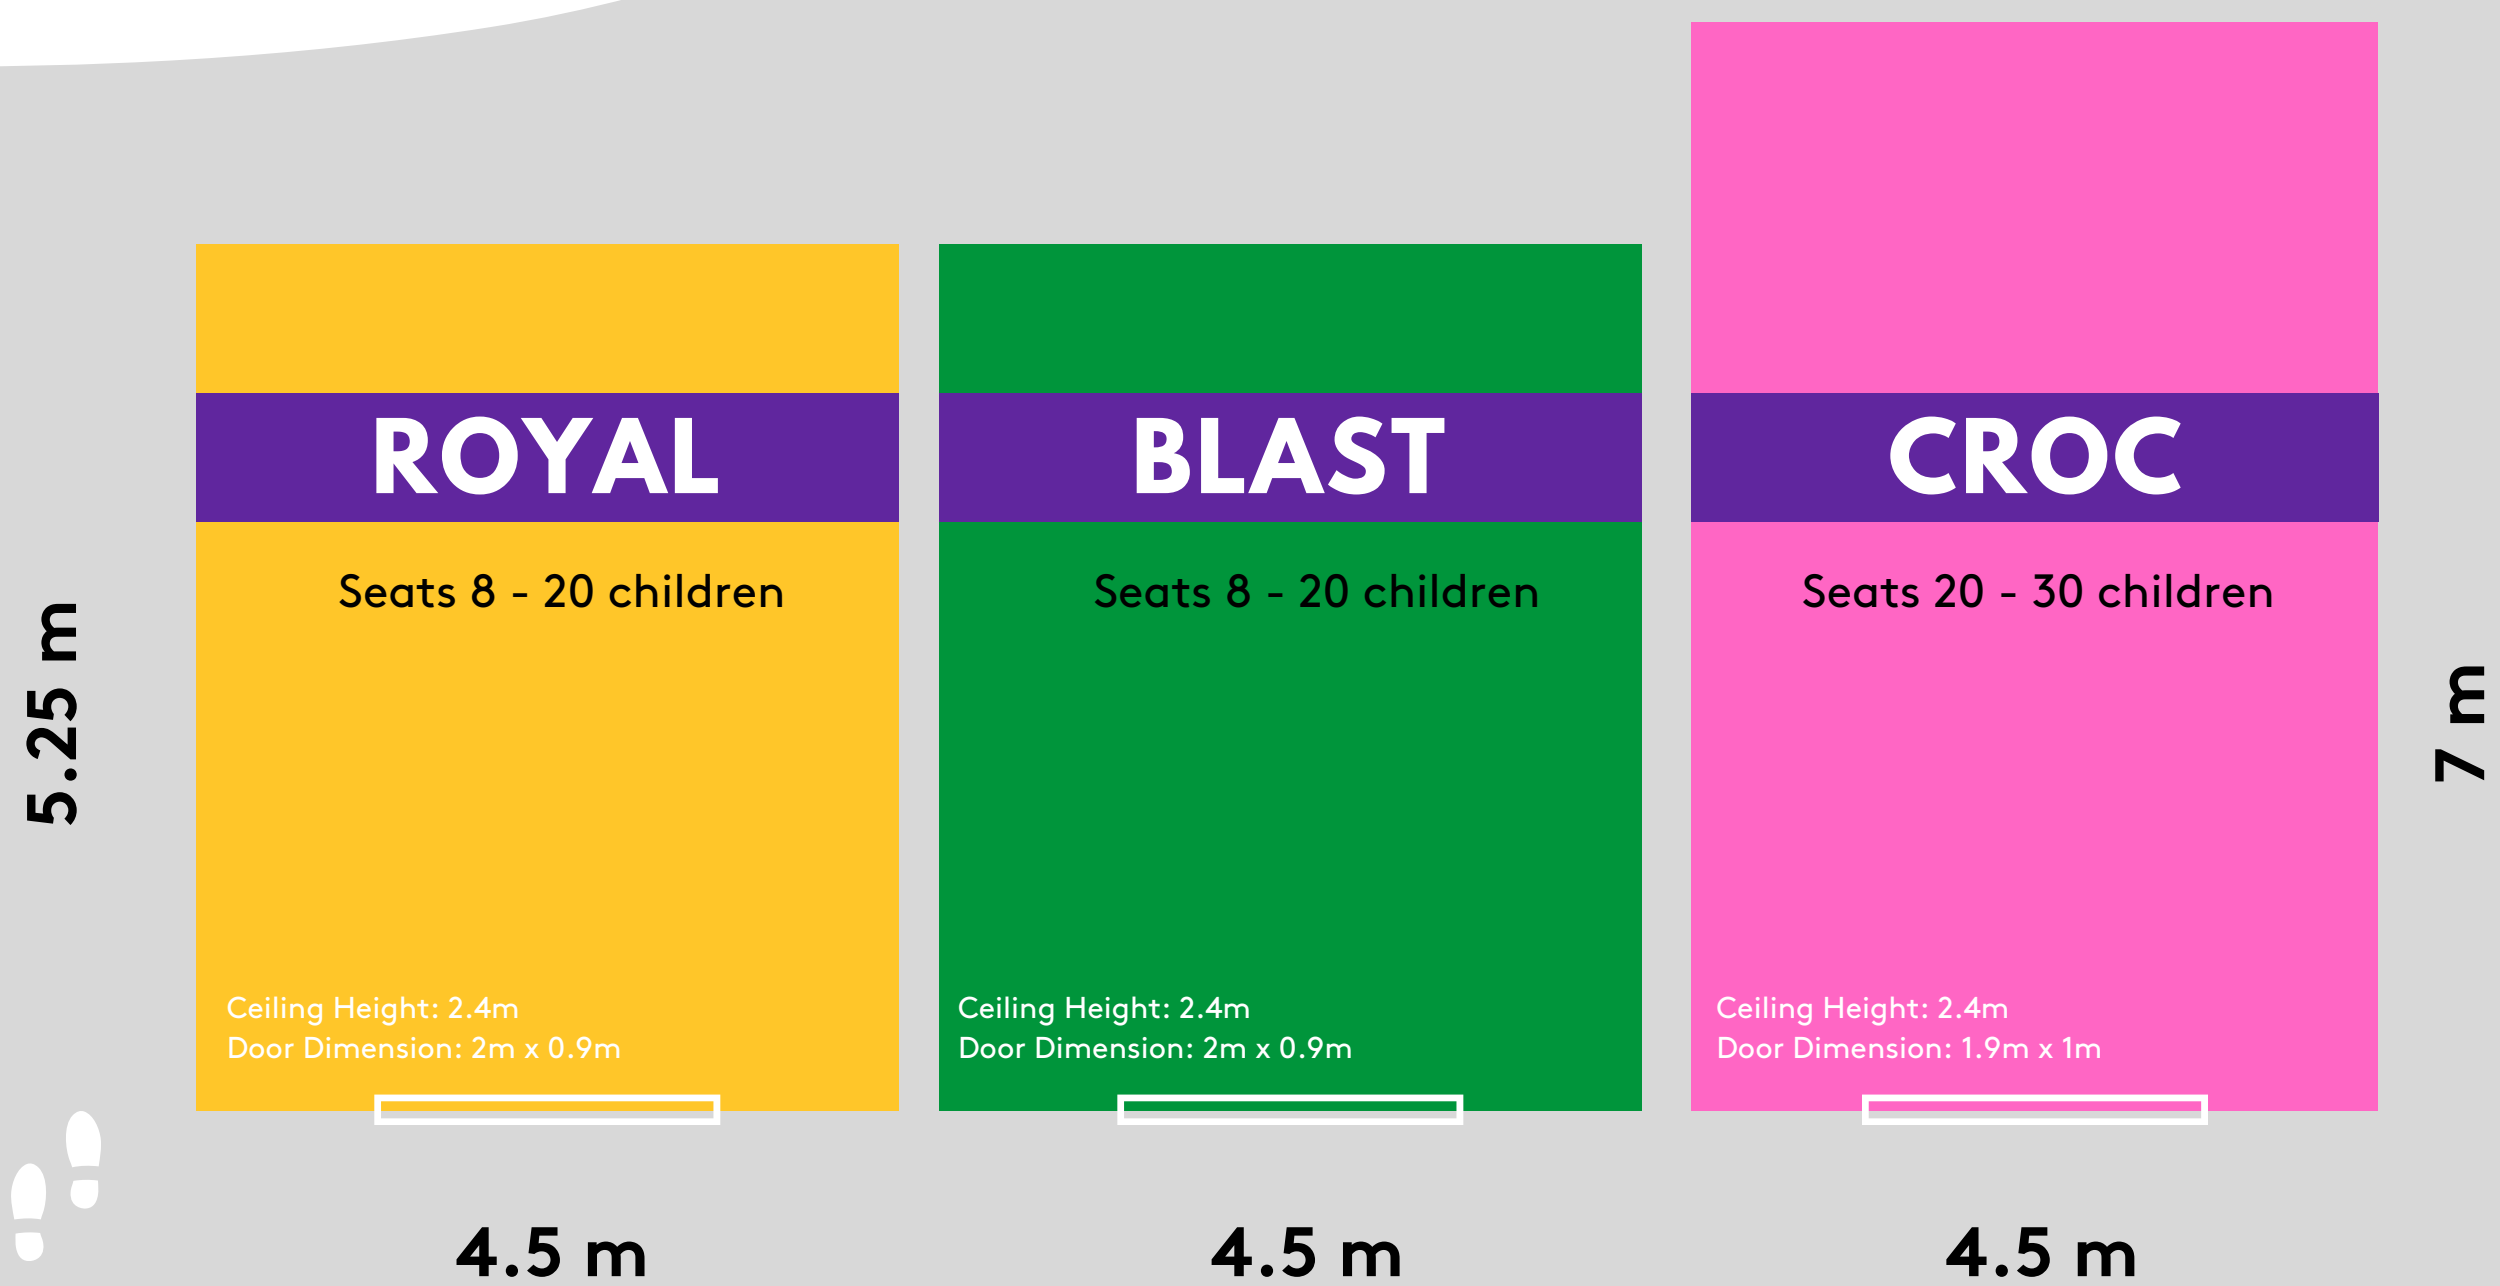

# RABBIT HOLE PARTY ROOM GUIDE

**SHELL**  
**BOUNCE**  
**SPLASH**  
**FLY**

Session Times:  
10.15 - 11.45am  
12.15 - 1.45pm  
2.15 - 3.45pm

**SPACE**  
**ROYAL**  
**BLAST**  
**CROC**

Session Times:  
10.00 - 11.30am  
12.00 - 1.30pm  
2.00 - 3.30pm

## Upstairs Party Rooms

## Downstairs Party Rooms

\*Trestle Table can be provided upon request