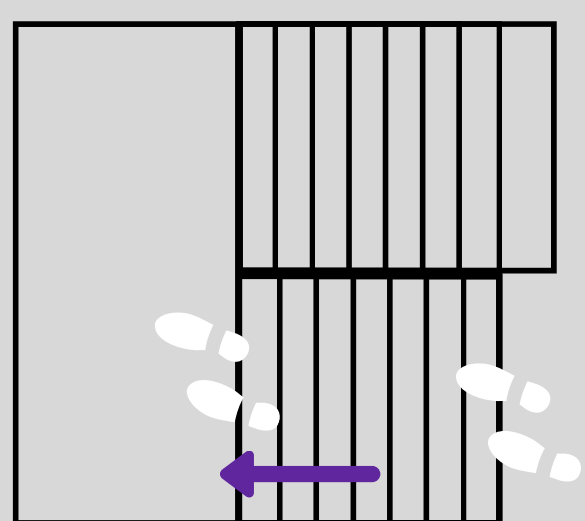

# RABBIT HOLE PARTY ROOM GUIDE

**SHELL**  
**BOUNCE**  
**SPLASH**  
**FLY**

Session Times:  
10.15 - 11.45am  
12.15 - 1.45pm  
2.15 - 3.45pm

**SPACE**  
**ROYAL**  
**BLAST**  
**CROC**

Session Times:  
10.00 - 11.30am  
12.00 - 1.30pm  
2.00 - 3.30pm

## Upstairs Party Rooms

## Downstairs Party Rooms

\*Trestle Table can be provided upon request