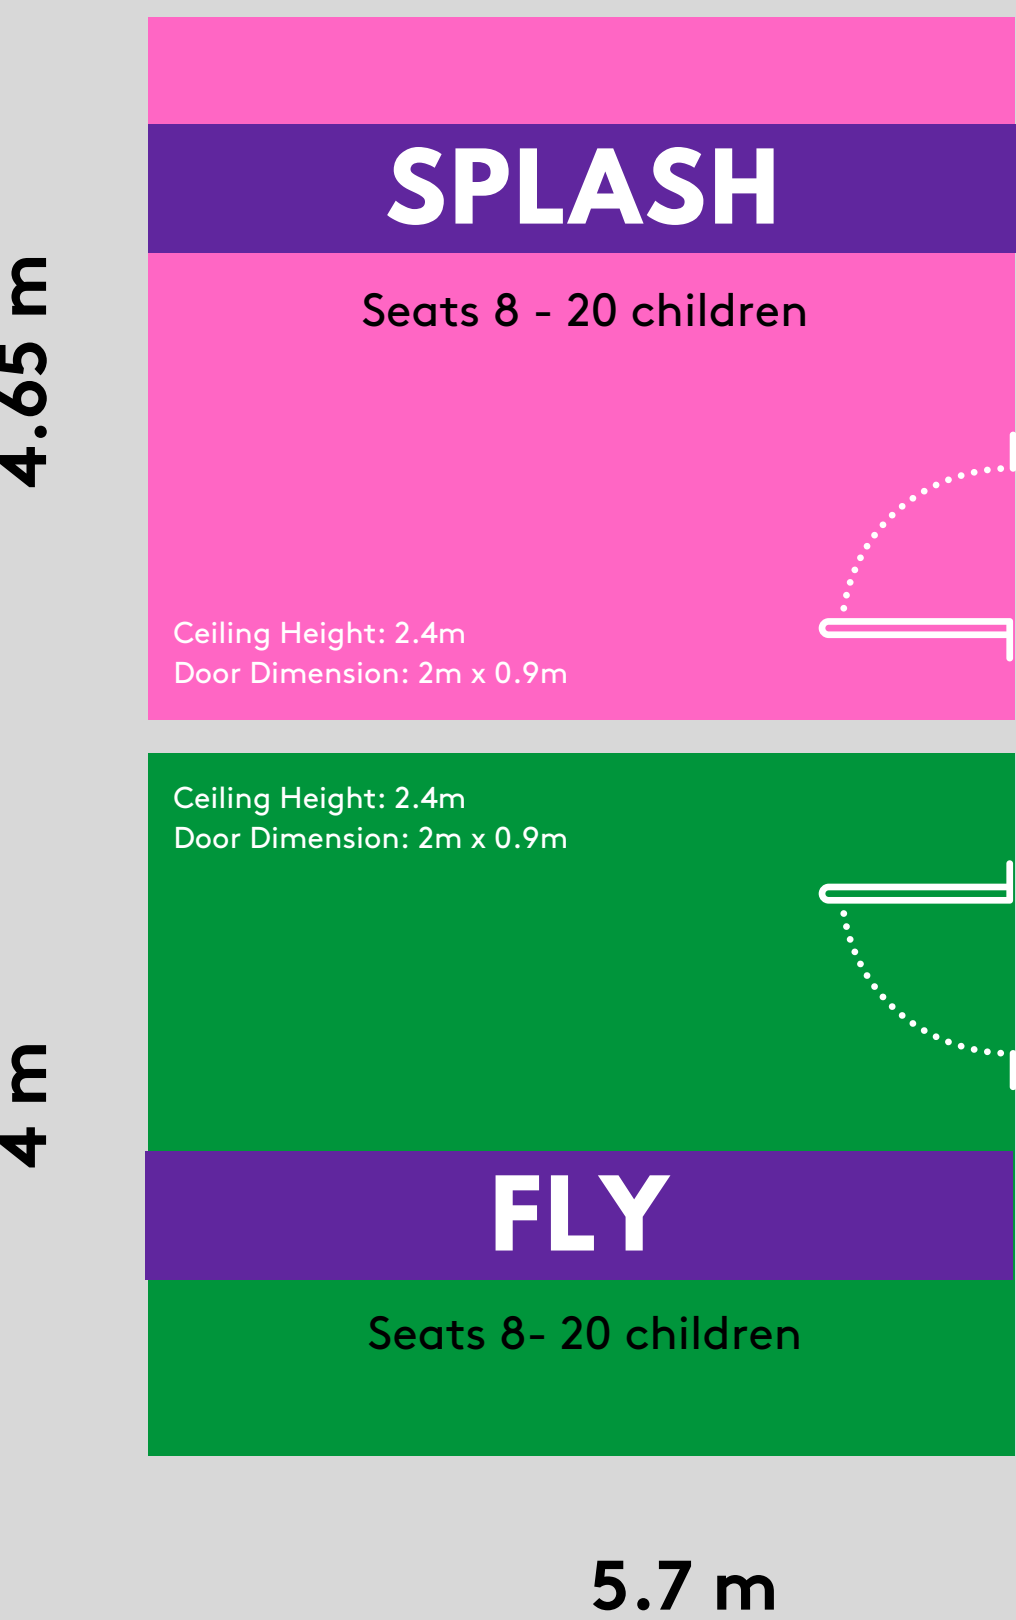

# RABBIT HOLE PARTY ROOM GUIDE

**SHELL**  
**BOUNCE**  
**SPLASH**  
**FLY**

Session Times:  
10.15 - 11.45am  
12.15 - 1.45pm  
2.15 - 3.45pm

**SPACE**  
**ROYAL**  
**BLAST**  
**CROC**

Session Times:  
10.00 - 11.30am  
12.00 - 1.30pm  
2.00 - 3.30pm

## Upstairs Party Rooms

## Downstairs Party Rooms

\*Trestle Table can be provided upon request