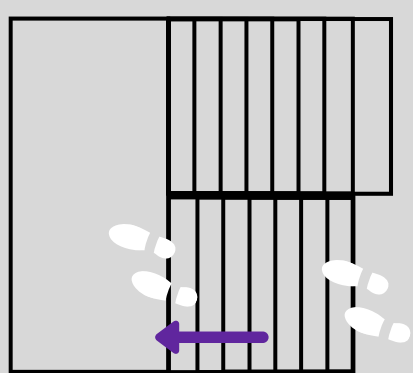

RABBIT HOLE PARTY ROOM GUIDE

SHELL
BOUNCE
SPLASH
FLY

Session Times:
10.15 - 11.45am
12.15 - 1.45pm
2.15 - 3.45pm

SPACE
ROYAL
BLAST
CROC

Session Times:
10.00 - 11.30am
12.00 - 1.30pm
2.00 - 3.30pm

5.2 m

SPACE
Seats 10 - 20 children
Ceiling Height: 2.5m
Door Dimension: 2m x 0.9m

SHELL
Seats 10 - 20 children
Ceiling Height: 2.5m
Door Dimension: 2m x 0.9m

BOUNCE
Seats 20 - 30 children
Ceiling Height: 2.5m
Door Dimension: 2m x 0.9m

7 m

4.5 m

4.5 m

4.5 m

DISCO
Seats 10 - 25 children
Ceiling Height: 2.4m
Door Dimension: 2m x 0.9m

5 m

Upstairs Party Rooms

8.7 m

5.25 m

ROYAL
Seats 10 - 20 children
Ceiling Height: 2.4m
Door Dimension: 2m x 0.9m

BLAST
Seats 10 - 20 children
Ceiling Height: 2.4m
Door Dimension: 2m x 0.9m

CROC
Seats 20 - 30 children
Ceiling Height: 2.4m
Door Dimension: 1.9m x 1m

7 m

4.5 m

4.5 m

4.5 m

SPLASH
Seats 10 - 20 children
Ceiling Height: 2.4m
Door Dimension: 2m x 0.9m

4.65 m

FLY
Seats 10 - 20 children
Ceiling Height: 2.4m
Door Dimension: 2m x 0.9m

4 m