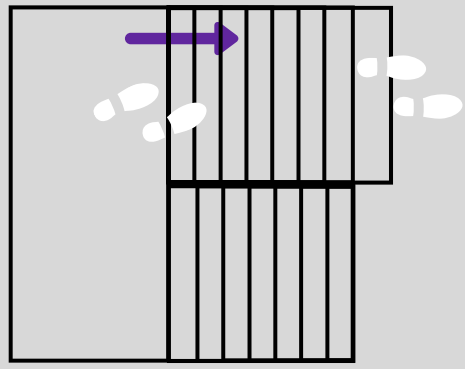

RABBIT HOLE PARTY ROOM GUIDE

SHELL
BOUNCE
SPLASH
FLY

Session Times:
10.15 - 11.45am
12.15 - 1.45pm
2.15 - 3.45pm

SPACE
ROYAL
BLAST
CROC

Session Times:
10.00 - 11.30am
12.00 - 1.30pm
2.00 - 3.30pm

5.2 m

SPACE
Seats 10 - 20 children
Ceiling Height: 2.5m
Door Dimension: 2m x 0.9m

SHELL
Seats 10 - 20 children
Ceiling Height: 2.5m
Door Dimension: 2m x 0.9m

BOUNCE
Seats 20 - 30 children
Ceiling Height: 2.5m
Door Dimension: 2m x 0.9m

7 m

4.5 m

4.5 m

4.5 m

DISCO
Seats 10 - 25 children
Ceiling Height: 2.4m
Door Dimension: 2m x 0.9m

5 m

Upstairs Party Rooms

8.7 m

5.25 m

ROYAL
Seats 10 - 20 children
Ceiling Height: 2.4m
Door Dimension: 2m x 0.9m

BLAST
Seats 10 - 20 children
Ceiling Height: 2.4m
Door Dimension: 2m x 0.9m

CROC
Seats 20 - 30 children
Ceiling Height: 2.4m
Door Dimension: 1.9m x 1m

7 m

4.5 m

4.5 m

4.5 m

SPLASH
Seats 10 - 20 children
Ceiling Height: 2.4m
Door Dimension: 2m x 0.9m

4.65 m

FLY
Seats 10 - 20 children
Ceiling Height: 2.4m
Door Dimension: 2m x 0.9m

4 m